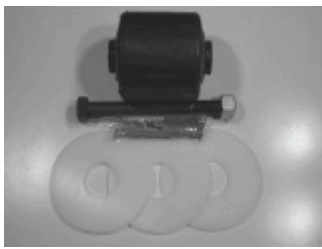

Axle & Suspension

04212
S-6914
HT PIVOT BUSHING KIT
SUSPENSION
DOES 1 SIDE OF 1 AXLE

07118
HUBCAP PSI
31436-00
TB AXLE

07100
A3262M1261
TB HUBCAP MERITOR

KIT- STB - C
WHEEL NUT KIT
STBC MERITOR
(TB AXLES)

07113
HUB & STUD ASSY
FOR TB AXLE
04-15981-019
HUB AND STUD ASSY
FOR TL AXLE

14090
31263-06 PSI
WARNING LIGHT

C281392
HUB & STUD ASSY FOR
INTRAX AXLE

14498
A-26353
INTRAXX HUBCAP
THREAD ON

7119
TL SERIES HUBCAP
WITH P.S.I. SYSTEM